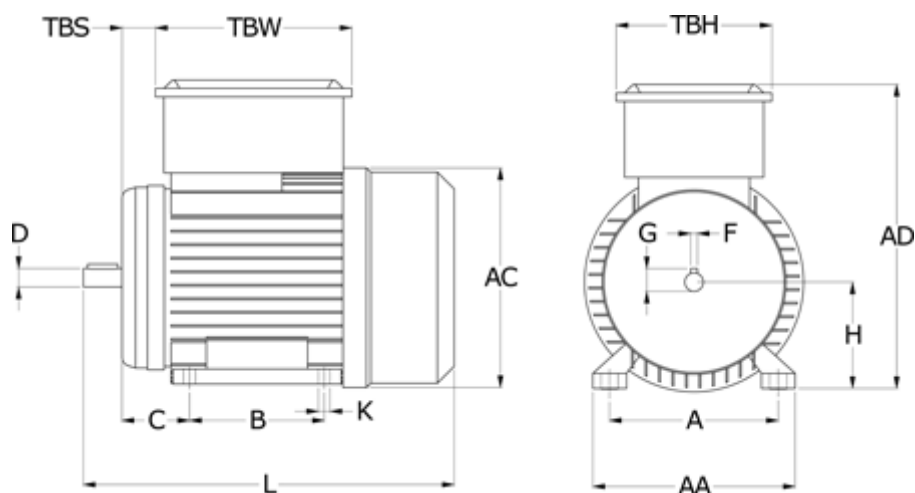

Data Sheet

Article number: 25075462109

Description: Kleedrive MY802-4 0.75kw 1400 rpm
1x230V 50HZ IP55 B3

Measures

| | |
|----------|-------------|
| A = 125 | F = 6 |
| AA = 160 | G = 15.5 |
| AC = 163 | H = 80 |
| AD = 226 | K = 10x13 |
| B = 100 | L = 290 |
| C = 50 | TBH = 110.5 |
| D = 19 | TBS = 31.75 |
| E = 40 | TBW = 140.5 |